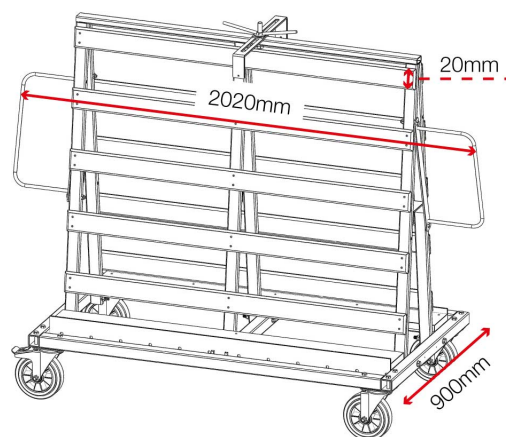

Barcode: 5060452080567

loadall™

Product code: LA1500

- » A robust space-saving trolley for transporting sheets of material.
- » Quick and easy clamping system to secure material.
- » Lashing points to secure items to the trolley.

Watch the LoadAll in action

Product features

Suitable for site

Standard 200mm castors

Working load limit

Built in handles

Product specifications

Weight	110kg
Colour	Jet black: RAL 9005
Finished coating	Powder coated
Material & thickness	3mm steel
How are castors fitted?	Castor plates
Assembly required?	Yes

Dimensions